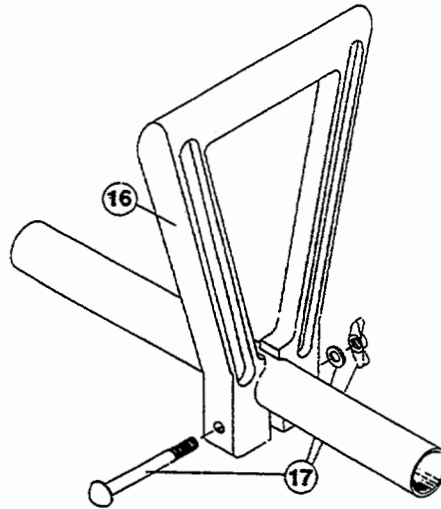

# BOOM & TRIMMER PARTS - SERVISTAR 365SSR

Item	Part No.	Description
1	153312	Bushing Housing Assembly
2	147364	Guard and Blade Assembly
3	163313	Spool Shaft
4	153647	Outer Spool and Eyelet Assembly
5	610317	Spring
6	145144	Inner Reel
7	147377	Bump Head Knob Assembly (SSR24403)
8	682061	Blade Assembly
9	682064	Flexible Drive Shaft
10	610660	Retainer (10 pack)
11	145566	Eyelet
12	145567	Washer
13	147365	Drive Shaft Housing Assembly
14	682060	Lower Clamp Assembly
15	153316	Throttle Trigger Assembly
16	145568	D-Handle
17	153317	D-Handle Hardware Assembly
18	610314	Throttle Trigger Assembly
19	682062	Throttle Cable Housing Assembly
20	610315	Throttle Cable
21	147590	Main Handle Grip
22	145569	Anti-Rotation Screw
23	153318	Guard Mounting Screw Assembly
24	145570	Retaining Ring
25	153648	Cutting Head, Guard and Mount Assembly