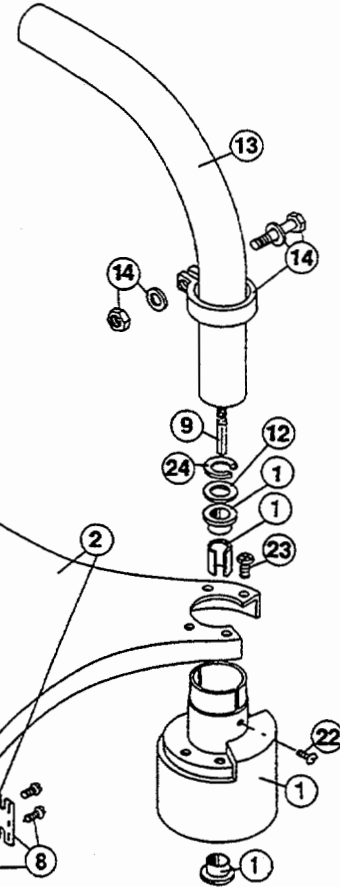

# BOOM & TRIMMER PARTS - SERVISTAR 365SSR

Item	Part No.	Description
1	153312	Bushing Housing Assembly
2	147364	Guard and Blade Assembly
3	163313	Spool Shaft
4	153647	Outer Spool and Eyelet Assembly
5	610317	Spring
6	145144	Inner Reel
7	147377	Bump Head Knob Assembly (SSR24403)
8	682061	Blade Assembly
9	682064	Flexible Drive Shaft
10	610660	Retainer (10 pack)
11	145566	Eyelet
12	145567	Washer
13	147365	Drive Shaft Housing Assembly
14	682060	Lower Clamp Assembly
15	153316	Throttle Trigger Assembly
16	145568	D-Handle
17	153317	D-Handle Hardware Assembly
18	610314	Throttle Trigger Assembly
19	682062	Throttle Cable Housing Assembly
20	610315	Throttle Cable
21	147590	Main Handle Grip
22	145569	Anti-Rotation Screw
23	153318	Guard Mounting Screw Assembly
24	145570	Retaining Ring
25	153648	Cutting Head, Guard and Mount Assembly