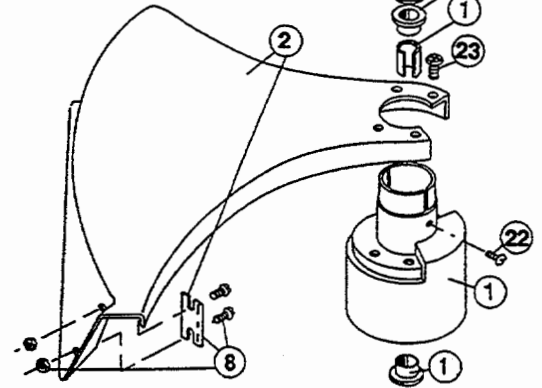

# BOOM & TRIMMER PARTS - SERVISTAR 365SSR

Item	Part No.	Description
1	153312	Bushing Housing Assembly
2	147364	Guard and Blade Assembly
3	163313	Spool Shaft
4	153647	Outer Spool and Eyelet Assembly
5	610317	Spring
6	145144	Inner Reel
7	147377	Bump Head Knob Assembly (SSR24403)
8	682061	Blade Assembly
9	682064	Flexible Drive Shaft
10	610660	Retainer (10 pack)
11	145566	Eyelet
12	145567	Washer
13	147365	Drive Shaft Housing Assembly
14	682060	Lower Clamp Assembly
15	153316	Throttle Trigger Assembly
16	145568	D-Handle
17	153317	D-Handle Hardware Assembly
18	610314	Throttle Trigger Assembly
19	682062	Throttle Cable Housing Assembly
20	610315	Throttle Cable
21	147590	Main Handle Grip
22	145569	Anti-Rotation Screw
23	153318	Guard Mounting Screw Assembly
24	145570	Retaining Ring
25	153648	Cutting Head, Guard and Mount Assembly