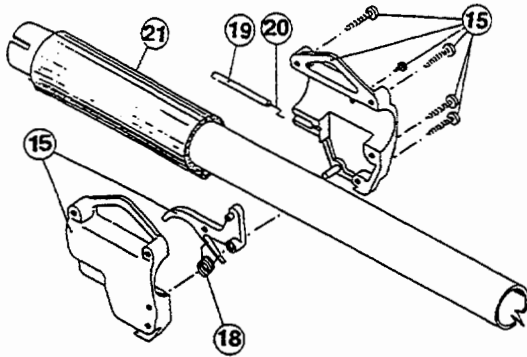

# BOOM & TRIMMER PARTS - SERVISTAR 365SSR

Item	Part No.	Description
1	153312	Bushing Housing Assembly
2	147364	Guard and Blade Assembly
3	163313	Spool Shaft
4	153647	Outer Spool and Eyelet Assembly
5	610317	Spring
6	145144	Inner Reel
7	147377	Bump Head Knob Assembly (SSR24403)
8	682061	Blade Assembly
9	682064	Flexible Drive Shaft
10	610660	Retainer (10 pack)
11	145566	Eyelet
12	145567	Washer
13	147365	Drive Shaft Housing Assembly
14	682060	Lower Clamp Assembly
15	153316	Throttle Trigger Assembly
16	145568	D-Handle
17	153317	D-Handle Hardware Assembly
18	610314	Throttle Trigger Assembly
19	682062	Throttle Cable Housing Assembly
20	610315	Throttle Cable
21	147590	Main Handle Grip
22	145569	Anti-Rotation Screw
23	153318	Guard Mounting Screw Assembly
24	145570	Retaining Ring
25	153648	Cutting Head, Guard and Mount Assembly