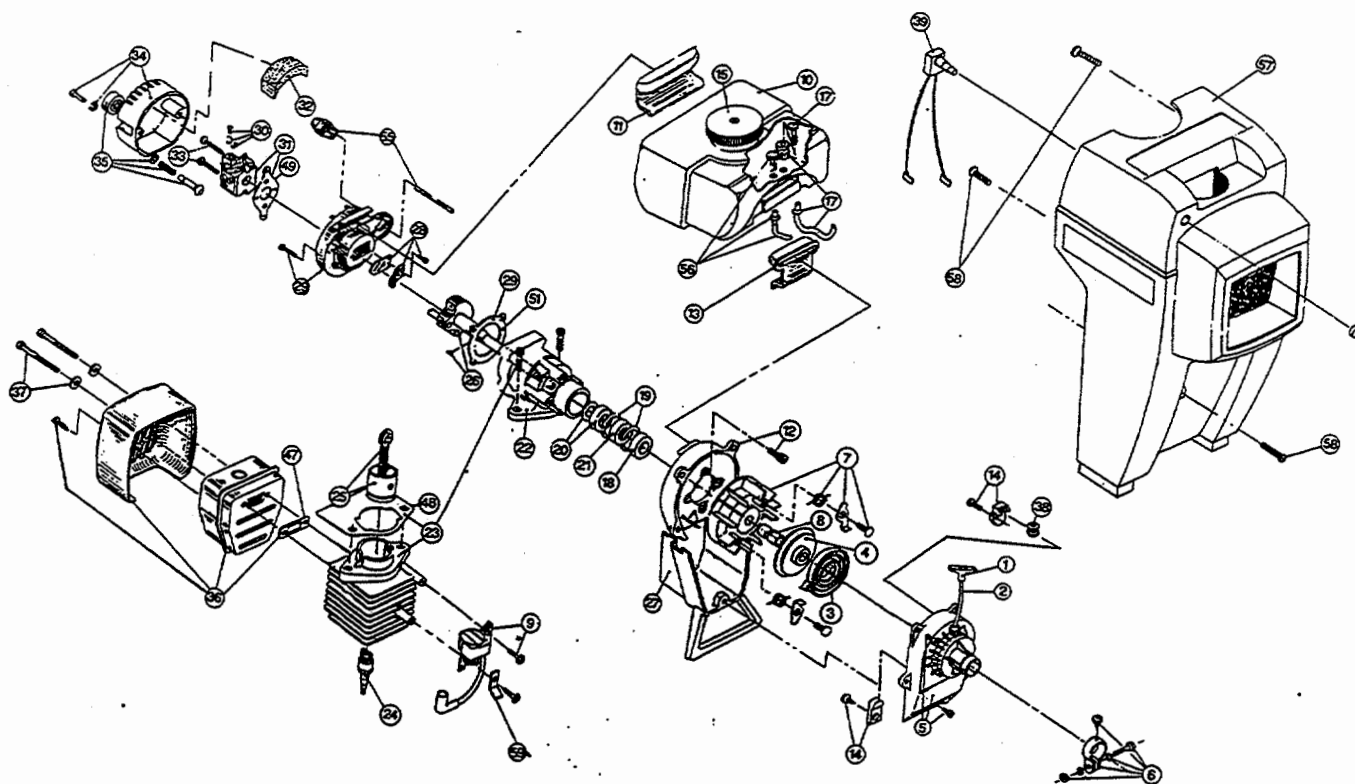

ENGINE PARTS - SERVISTAR 365SSR

<u>Item</u>	<u>Part No.</u>	<u>Description</u>	<u>Item</u>	<u>Part No.</u>	<u>Description</u>
1	610300	Pull Handle	36	147799	Muffler Assembly
2	613103	Rope	37	147575	Muffler Mounting Bolt Assembly
3	613102	Recoil Spring	38	611061	Rope Guide
4	683856	Recoil Pulley Assembly	39	147355	Switch and Lead Assembly
5	683064	Starter Housing Assembly	*40	147655	Engine Hardware Kit
6	153597	Upper Clamp Assembly	*41	153307	Engine Gasket Kit
7	682307	Flywheel Assembly	*42	153308	O.E.M. Carburetor Repair Kit (Walbro)
8	610303	Square Drive Nut	*42	147170	O.E.M. Carburetor Repair Kit (Tillotson)
9	683390	Module Assembly	*43	153309	Gasket-Diaphragm Repair Kit (Walbro)
10	147357	Fuel Tank	*43	147171	Gasket-Diaphragm Repair Kit (Tillotson)
11	612134	Rear Mounting Pad	*44	682507	Piston Ring
12	683065	Shroud Assembly	*45	147578	Short Block Assembly (items 18-26)
13	145308	Front Mounting Pad	*46	153311	Crankcase Service Assembly (items 18-22, 26)
14	682546	Pulley Retainer Assembly	47	610672	Exhaust Gasket (10 pack)
15	147378	Fuel Cap Assembly (SSR33052)	48	145564	Cylinder Gasket (10 pack)
17	682039	Fuel Line Assembly	49	610675	Carburetor Gasket (10 pack)
18	610308	Outer Bearing	*50	610676	Flywheel Key (10 pack)
19	682040	Snap Ring Assembly	51	610673	Carburetor Mount Gasket (10 pack)
20	610309	Seal	*52	683414	Complete Carburetor/Air Filter Assembly (items 32, 34 and 35)
21	682041	Inner Bearing Assembly	*53	147358	Fuel Tank Assembly (items 10, 15, 17, 56)
22	145563	Crankcase	*54	147600	Carburetor Mount and Reed Assembly (items 28 and 29)
23	147607	Cylinder Assembly	55	683974	Primer and Hose Assembly
24	610311	Spark Plug	56	147290	Return Line Assembly
25	153302	Piston and Rod Assembly	57	147363	Engine Cover Assembly
26	153303	Power Shaft Assembly	58	147500	Engine Cover Screw Assembly
27	683078	Shroud Extension and Stand	59	611063	Ground Tab
28	147573	Reed Assembly			
29	147654	Carburetor Mount Assembly			
30	682048	Throttle Adjustment Assembly			
31	683973	Carburetor Assembly			
32	610312	Air Cleaner Filter			
33	682505	Carburetor Mounting Screw Assembly			
34	683410	Carburetor/Air Cleaner Cover Assembly			
35	682052	Choke Knob Assembly			
				not shown	

The above part numbers are for serial numbers 903092101 thru 002051700.